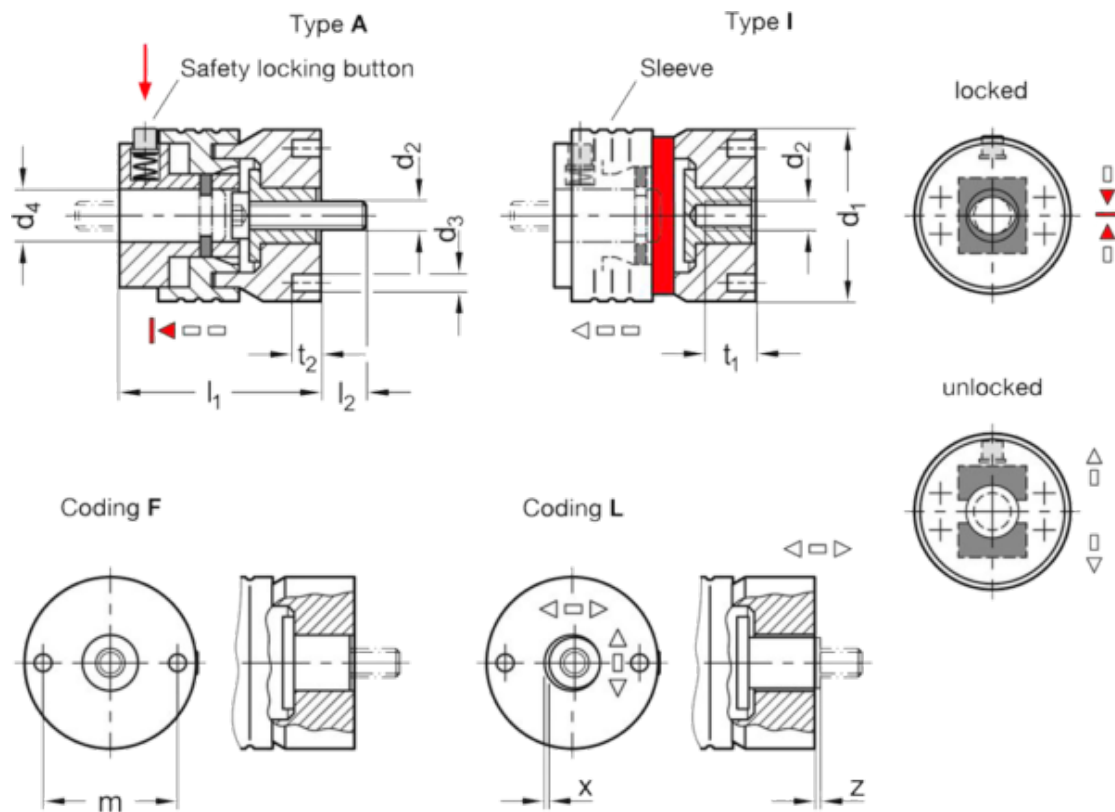

Article number: 2010502NM12IFASS  
 Description: E+G Quick release coupling  
 GN 1050-2N-M12-I-F-ASS

## Measures

D1 = 53	T2 = 10
D2 = M 12	Weight = 403
D3 = 6	X = -
D4 = 18.5	Z = -
L1 = 70.1	
L2 = 40	
M = 18	
Size = 2N	